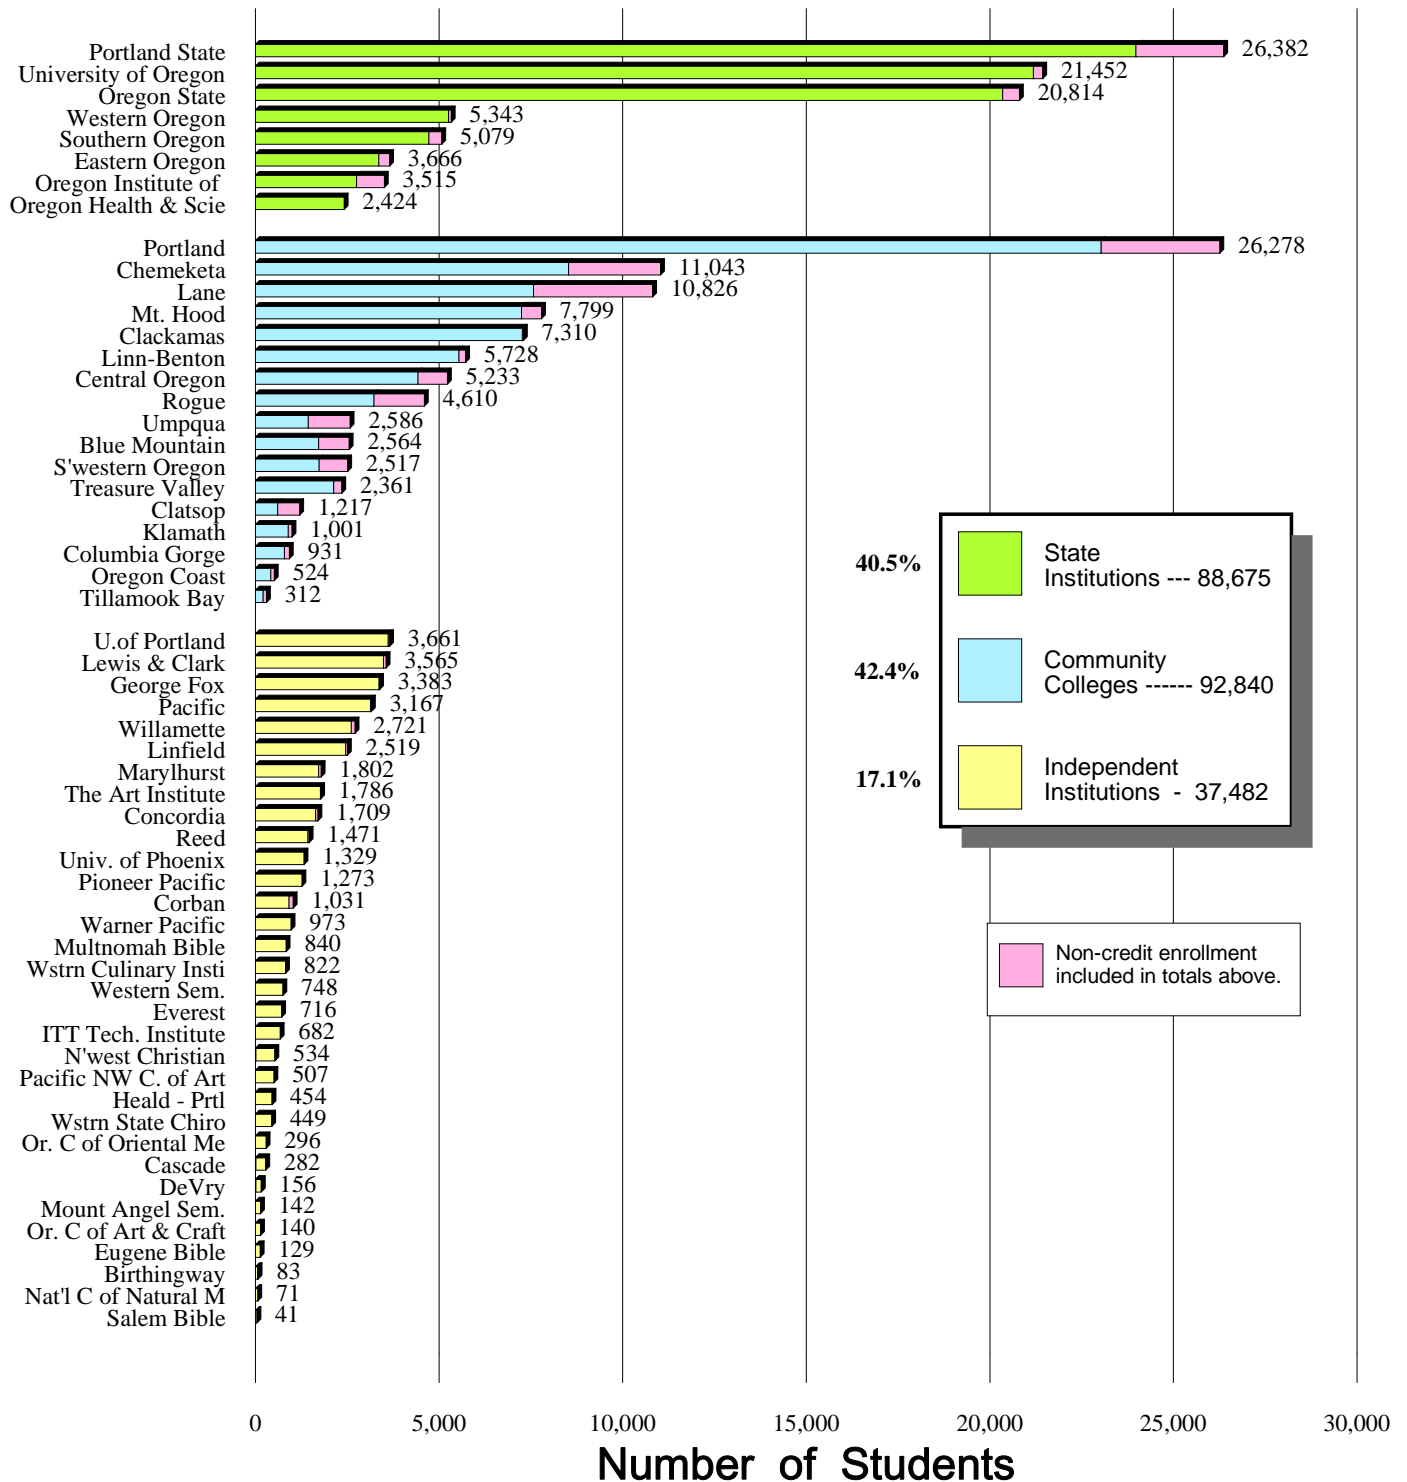

ALL DEGREE-GRANTING OREGON INSTITUTIONS TOTAL HEADCOUNT -- FALL, 2008

Source: IPEDS Fall Enroll., 2008 (see OICA Fact Book page 3 - 1 - 1)