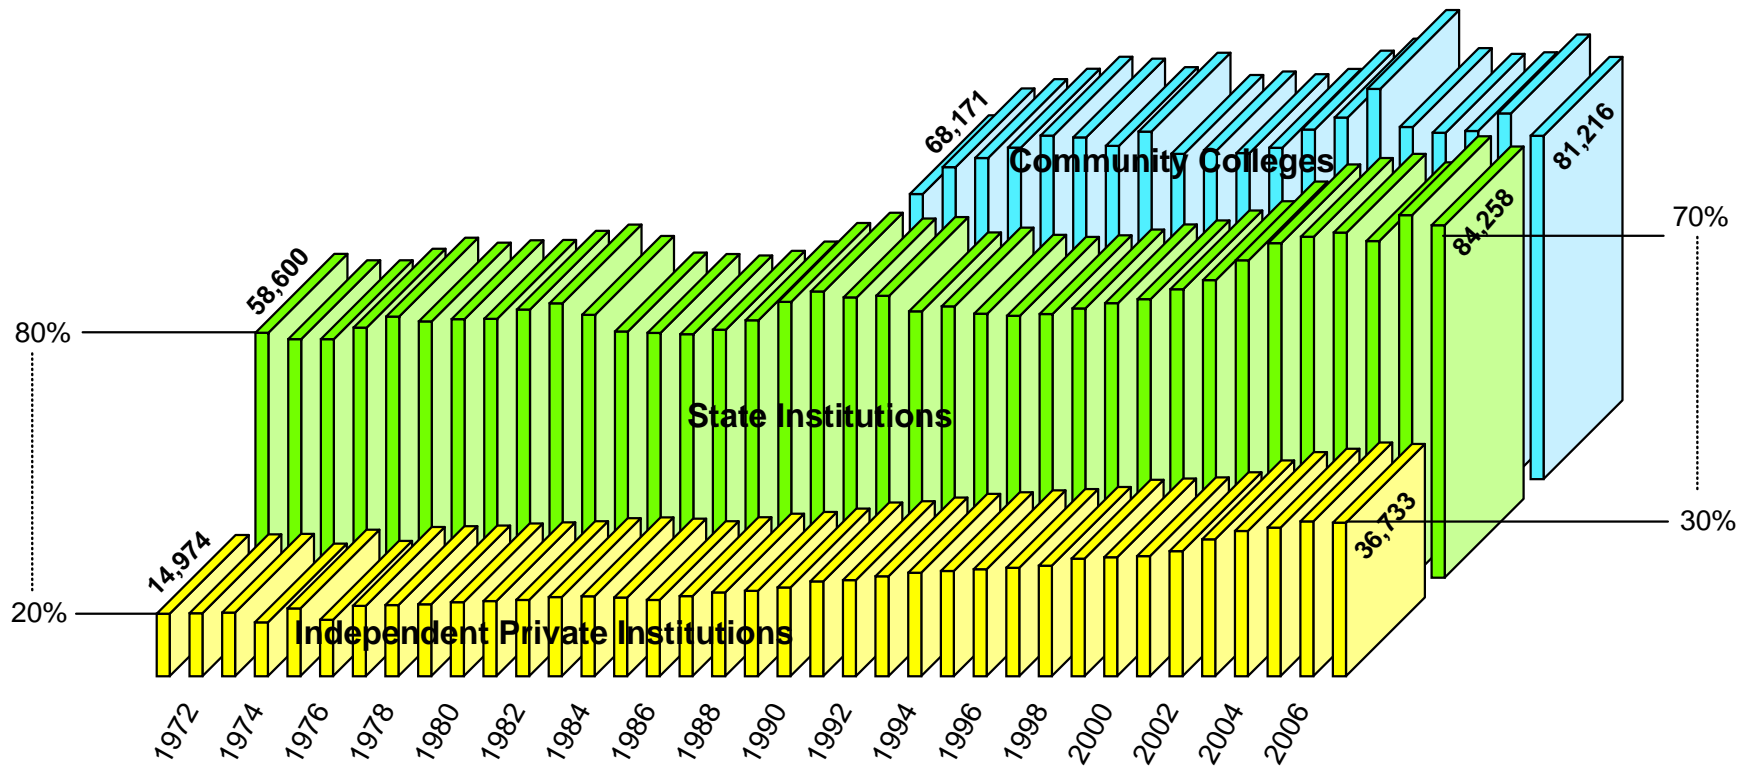

Enrollment Trend Among Oregon's Public and Independent Private Higher Education Institutions Fall Headcount -- 1971 - 2007 (for-credit plus not-for-credit)

Source: Federal IPEDS reports (see FB page 3 - 1 - 4b)