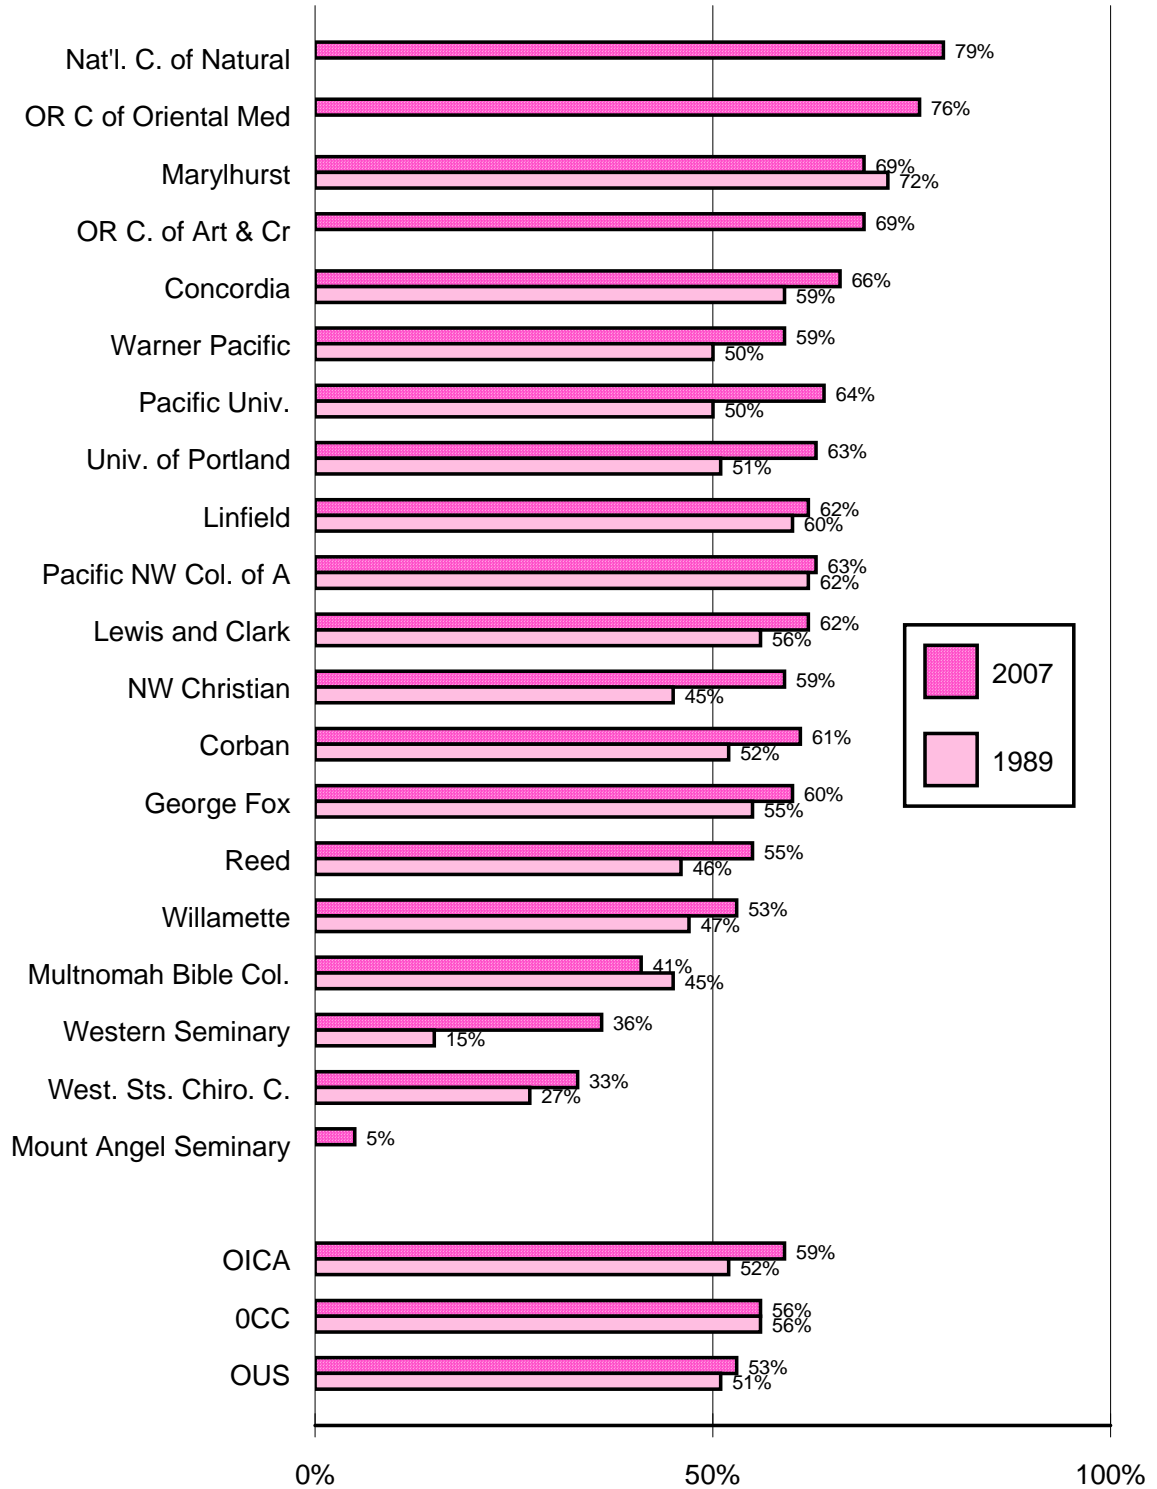

PERCENT WOMEN STUDENTS IN OREGON HIGHER EDUCATION FALL, 2007 compared to 1989

Source: IPEDS (see Fact Book page 3-4-1)