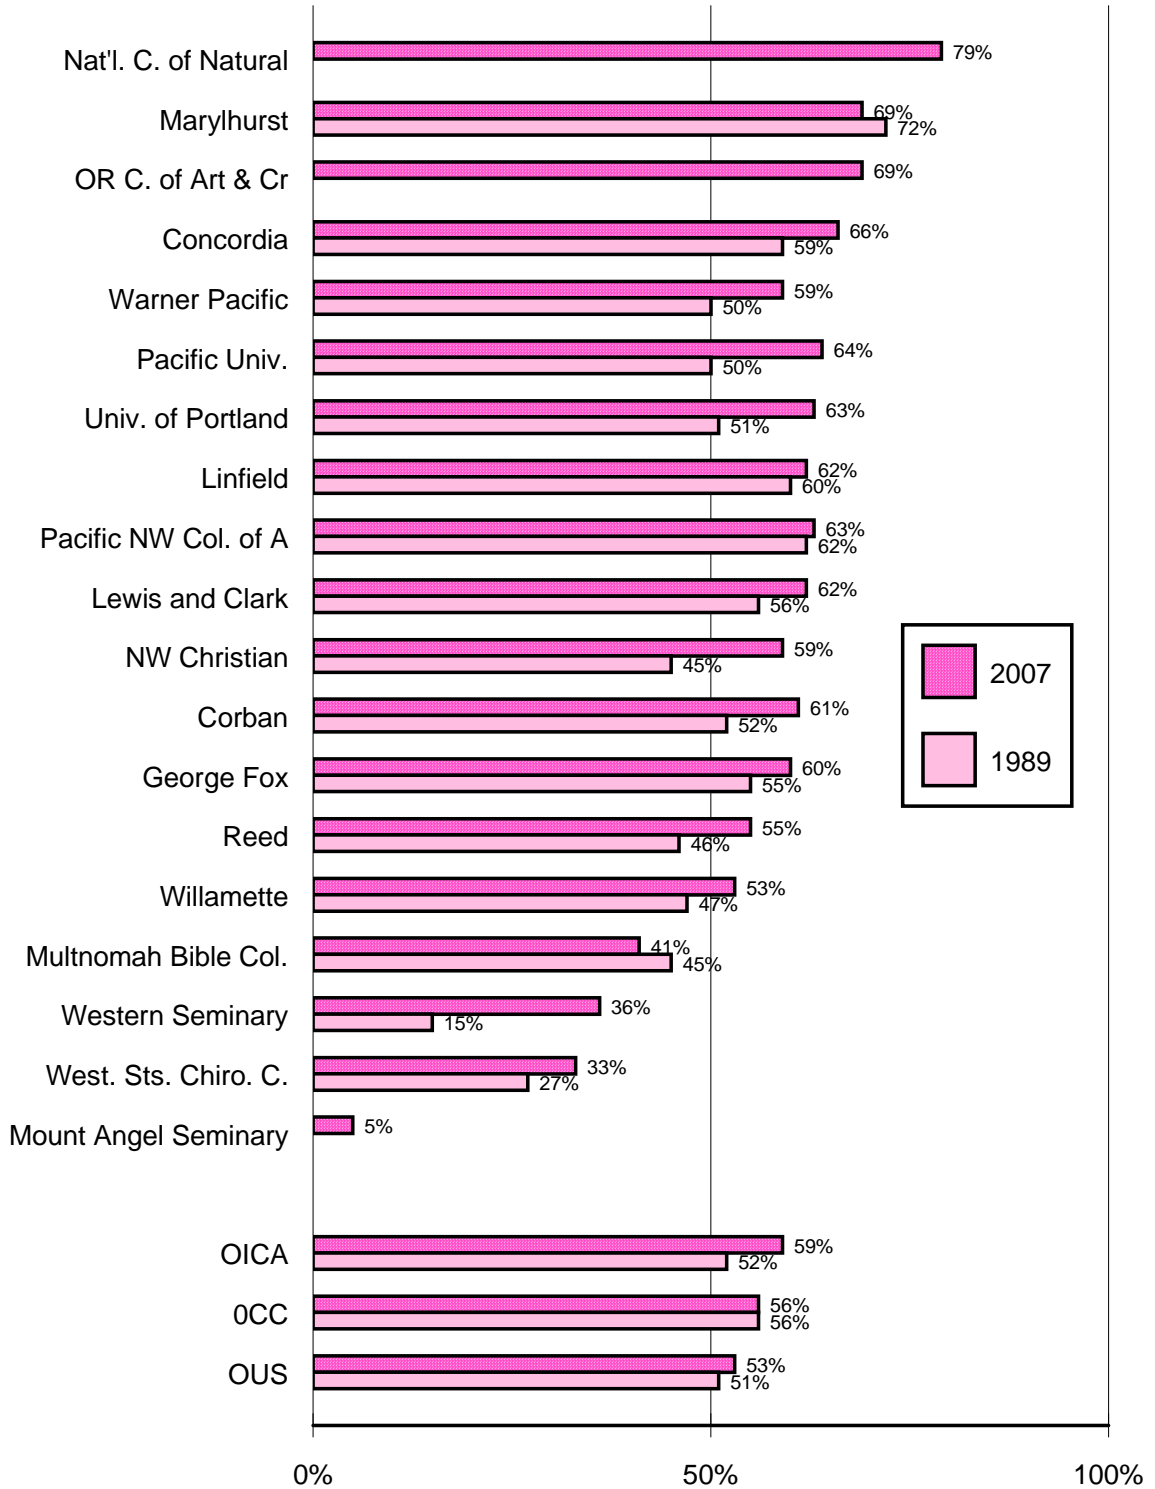

PERCENT WOMEN STUDENTS IN OREGON HIGHER EDUCATION FALL, 2007 compared to 1989

Source: IPEDS (see Fact Book page 3-4-1)