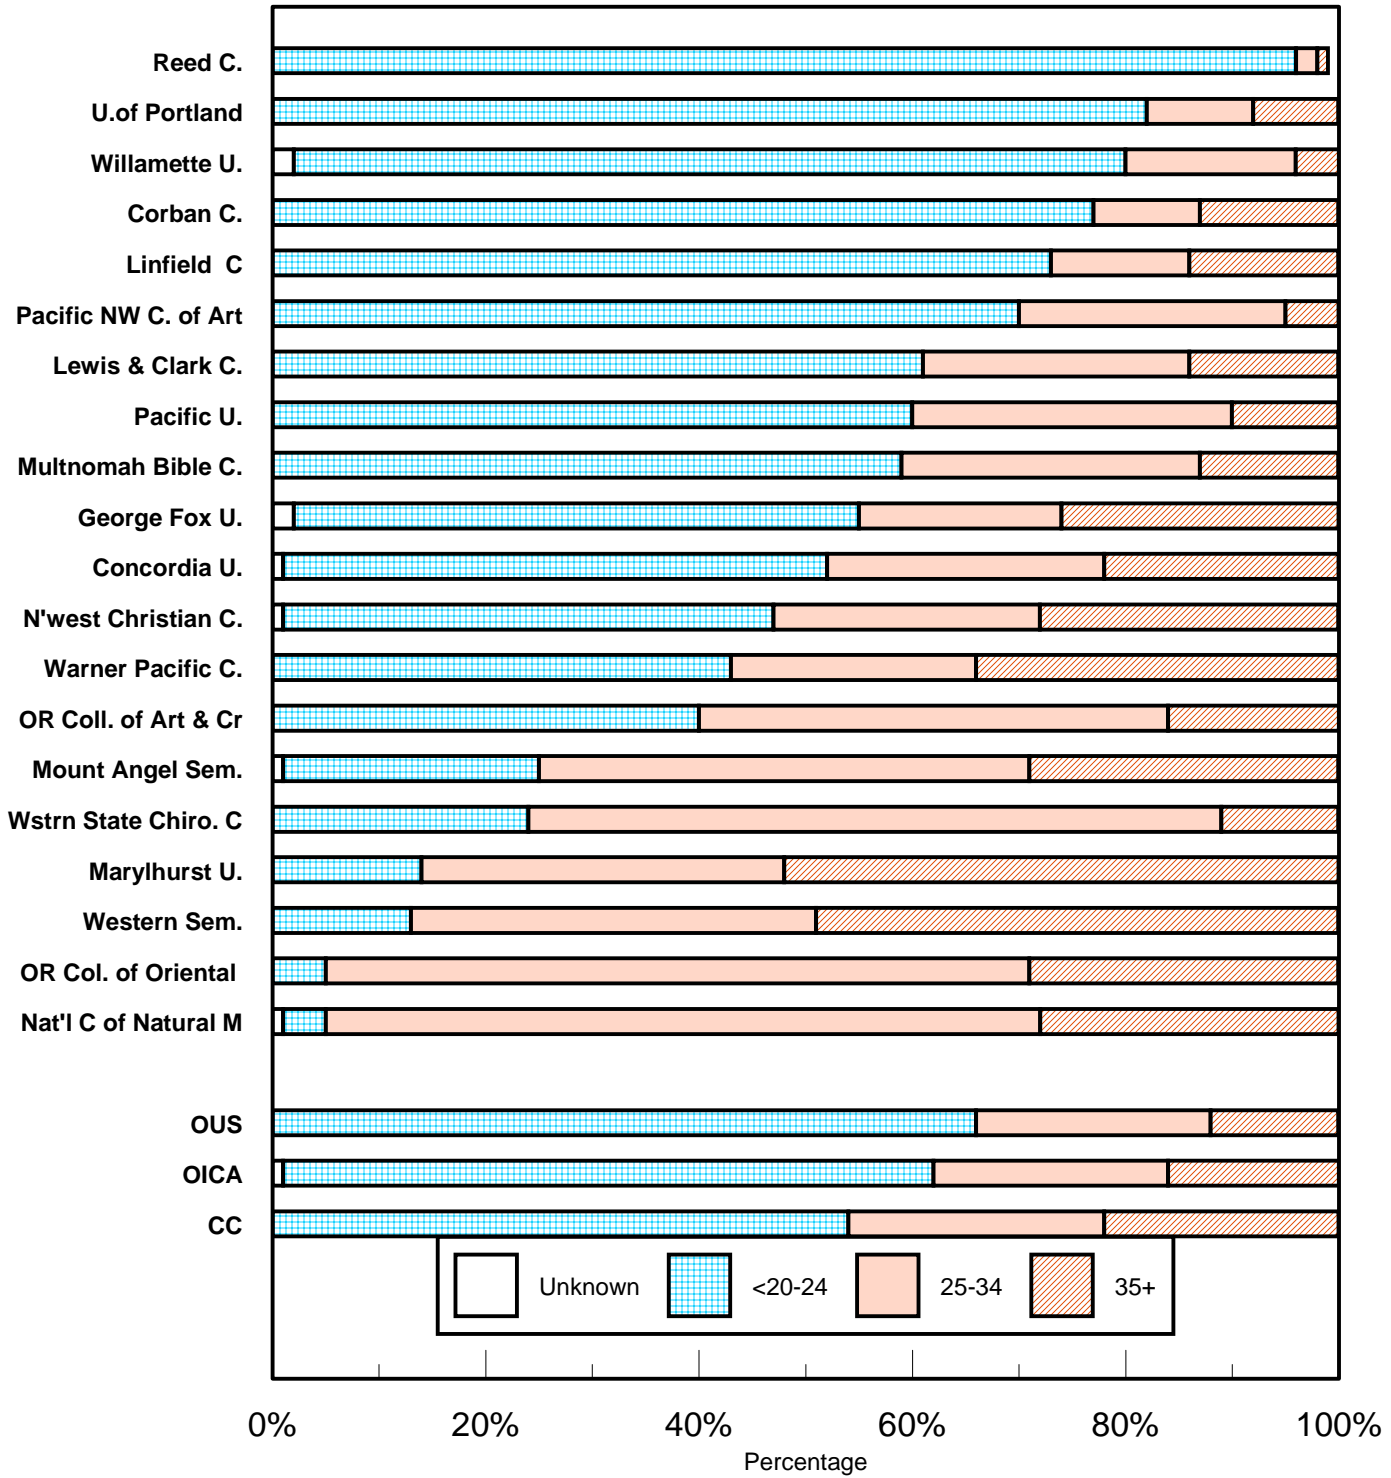

PERCENTILE AGE DISTRIBUTION OF STUDENTS IN OREGON HIGHER EDUCATION FALL HEADCOUNT -- 2007

Source: IPEDS (see Fact Book page 3 - 4 - 4)