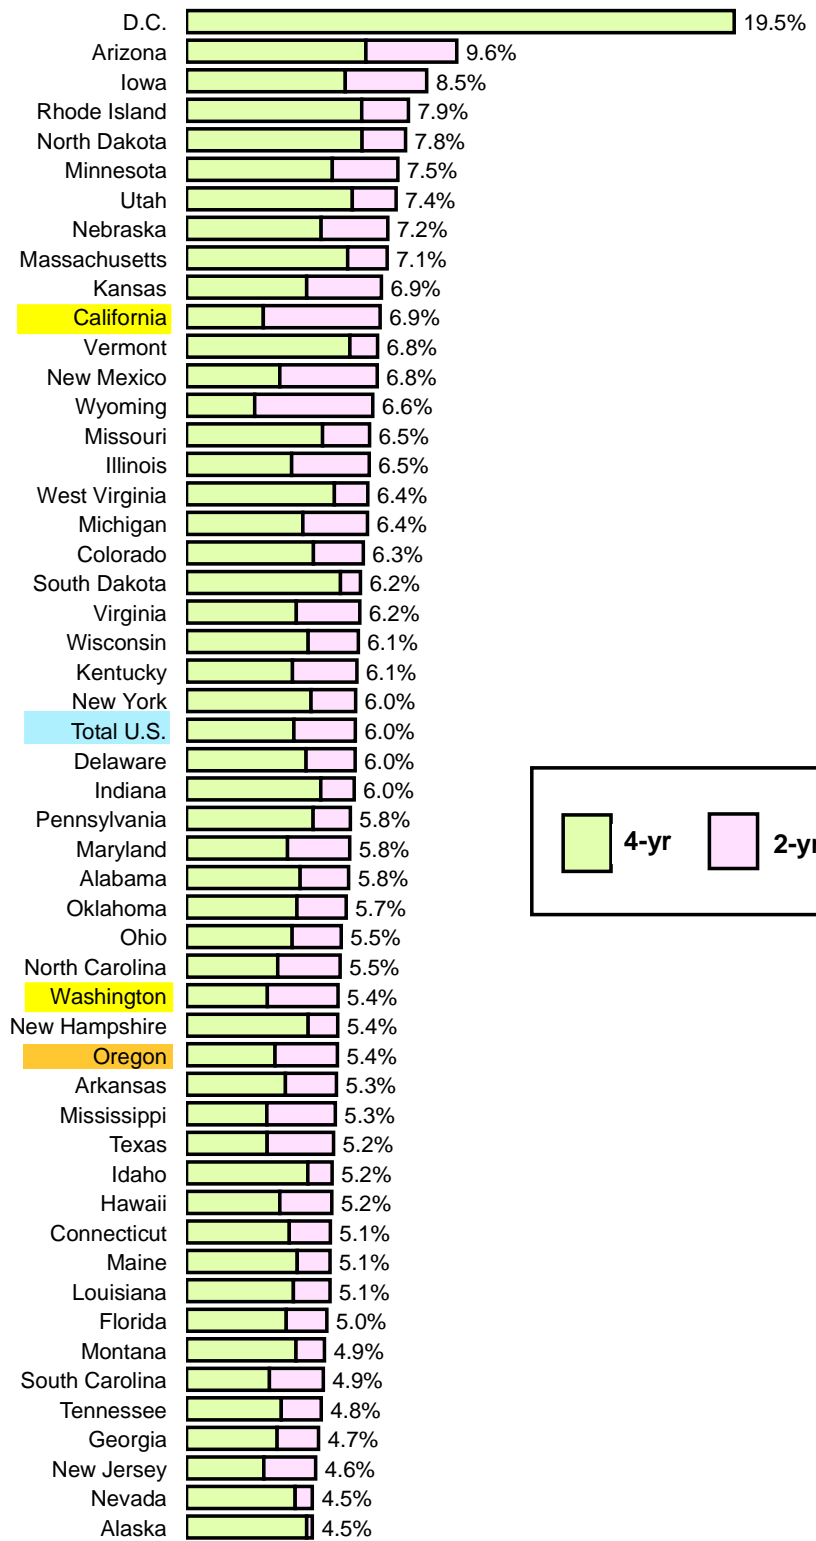

**% of All Enrollment
in 4-Year Insti's.**

ALL HIGHER EDUCATION ENROLLMENT AS PERCENTAGE OF STATE POPULATION

FALL, 2007

D.C.	100.0%
Alaska	95.6%
South Dakota	88.5%
Nevada	86.4%
Vermont	85.6%
Idaho	83.4%
West Virginia	81.5%
New Hampshire	80.5%
Massachusetts	80.2%
North Dakota	80.1%
Indiana	80.0%
Montana	79.4%
Utah	79.1%
Rhode Island	79.0%
Pennsylvania	77.2%
Maine	77.1%
Louisiana	74.5%
Missouri	74.3%
New York	73.5%
Colorado	71.8%
Connecticut	71.4%
Florida	71.2%
Delaware	71.0%
Wisconsin	70.7%
Tennessee	70.3%
Alabama	70.2%
Oklahoma	69.2%
Minnesota	69.0%
Georgia	68.7%
Ohio	68.3%
Nebraska	66.8%
Arizona	66.3%
Iowa	66.0%
Arkansas	65.9%
Michigan	64.2%
Hawaii	64.1%
Total U.S.	63.7%
Virginia	63.3%
Kentucky	62.1%
Maryland	61.8%
Kansas	61.6%
South Carolina	60.7%
New Jersey	59.9%
North Carolina	59.4%
Oregon	58.8%
Illinois	57.5%
Texas	54.9%
Mississippi	54.0%
Washington	53.4%
New Mexico	49.0%
California	39.7%
Wyoming	36.7%