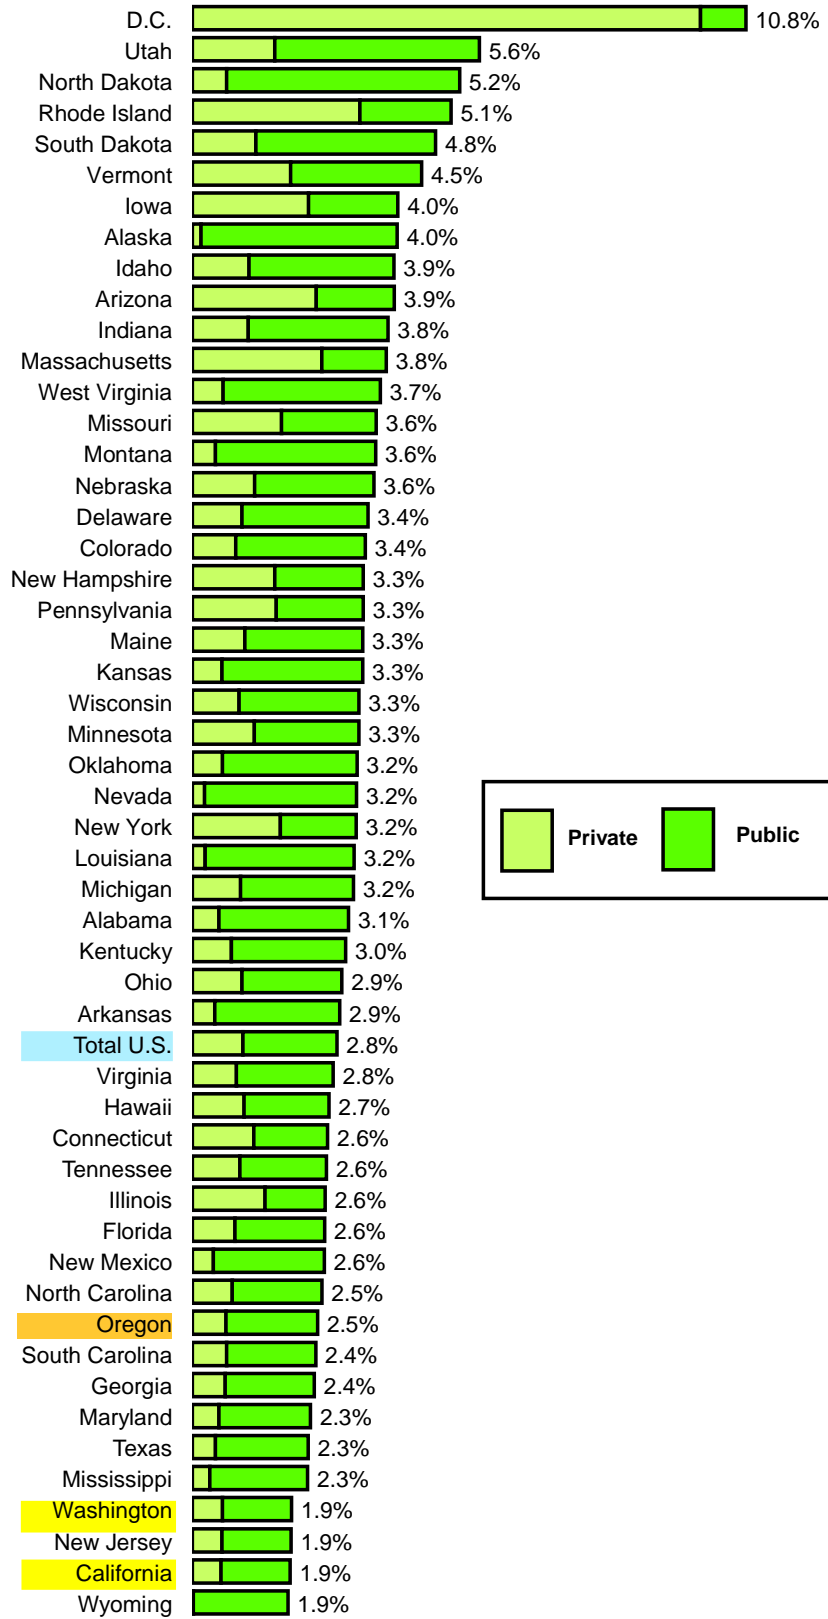

4-YEAR INSTITUTION UNDERGRADUATES ENROLLMENT AS PERCENTAGE OF STATE POPULATION

FALL, 2005

**% of U. Graduate
4-Year Students
at Private Insti's.**

D.C.	92%
Massachusetts	67%
Rhode Island	65%
Arizona	61%
Iowa	57%
Illinois	55%
New York	54%
Pennsylvania	49%
Missouri	49%
New Hampshire	48%
Connecticut	46%
Vermont	43%
Hawaii	38%
Minnesota	37%
Tennessee	35%
Total U.S.	35%
Nebraska	34%
Ohio	33%
Florida	32%
Virginia	31%
Maine	31%
North Carolina	31%
Washington	30%
Michigan	30%
New Jersey	30%
California	29%
Utah	29%
Indiana	29%
Idaho	28%
Delaware	28%
Wisconsin	28%
South Carolina	28%
Georgia	27%
Oregon	27%
South Dakota	26%
Kentucky	26%
Colorado	25%
Maryland	23%
Texas	20%
Oklahoma	18%
Kansas	17%
Alabama	17%
West Virginia	16%
New Mexico	16%
Arkansas	15%
Mississippi	15%
North Dakota	13%
Montana	12%
Louisiana	8%
Nevada	7%
Alaska	4%
Wyoming	1%