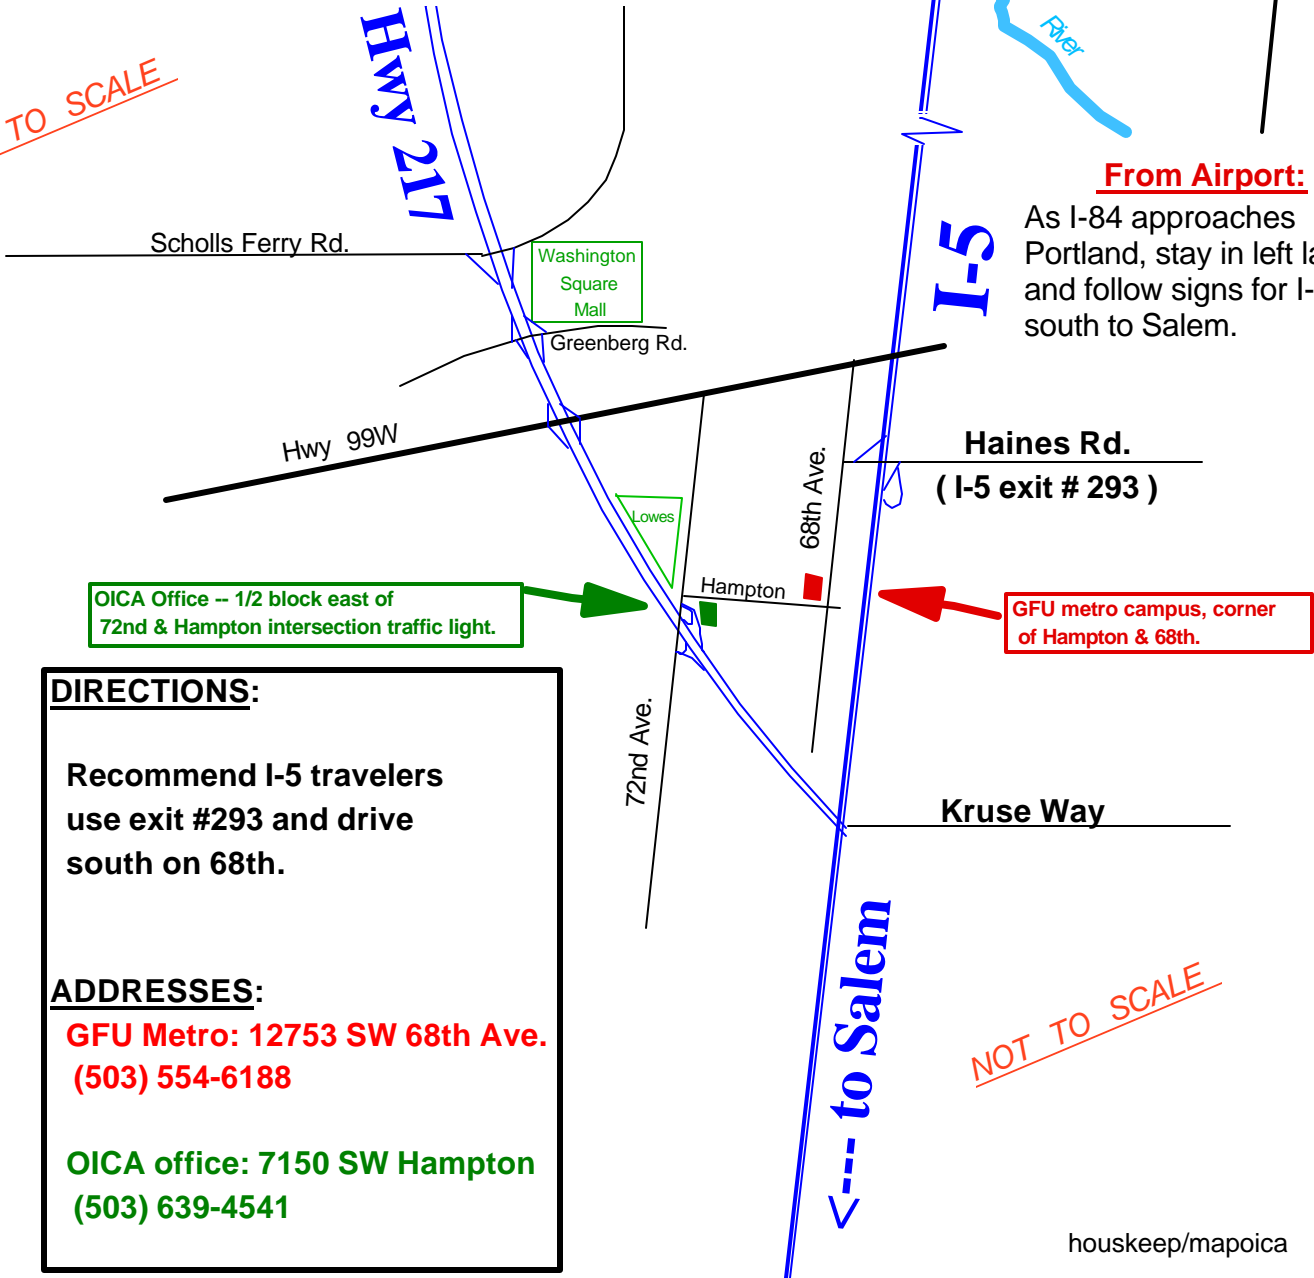

Hwy 26 (to coast)

NOT TO SCALE

Directions to OICA Office
and Meeting Site at
George Fox U. metro campus

NOT TO SCALE

From Airport:

As I-84 approaches Portland, stay in left lane and follow signs for I-5 south to Salem.

OICA Office -- 1/2 block east of 72nd & Hampton intersection traffic light.

GFU metro campus, corner of Hampton & 68th.

DIRECTIONS:

Recommend I-5 travelers use exit #293 and drive south on 68th.

ADDRESSES: